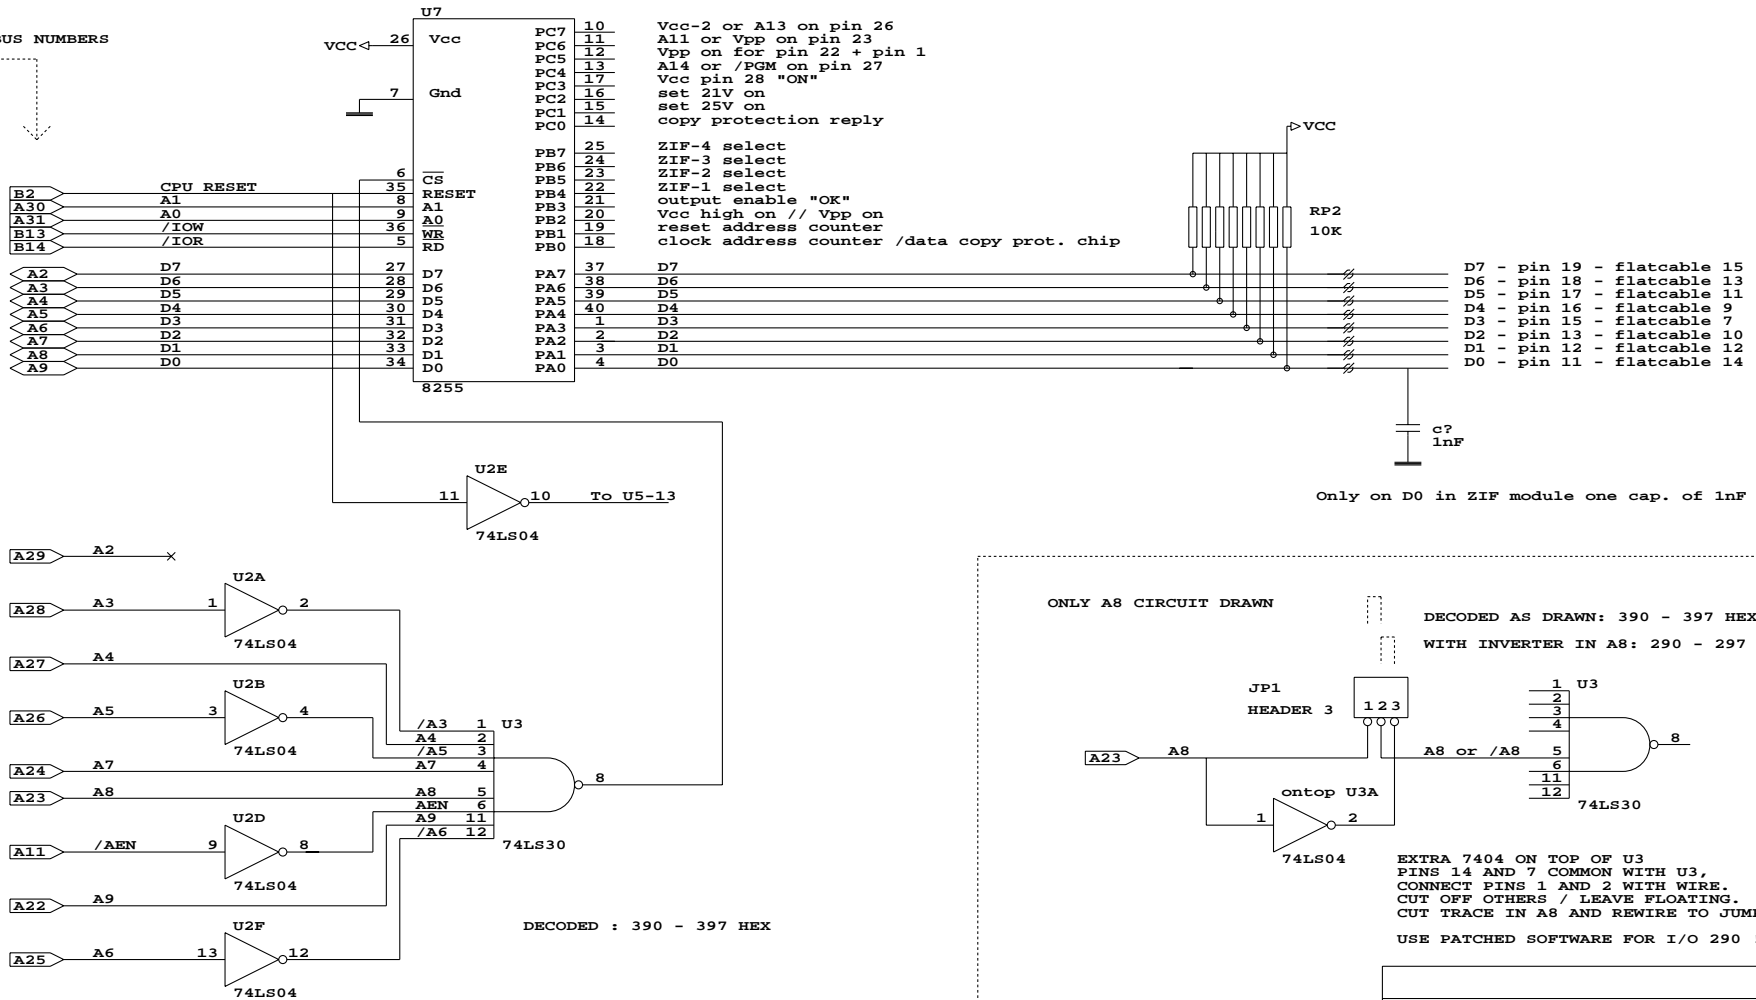

IBM ISA BUS NUMBERS

Title		
SUNSHINE EW904B EPROM PROGRAMMER		
Size	Document Number	REV
B	Reverse engineered by W. GEERAERT	
Date:	June 20, 1999	Sheet 2 of 4