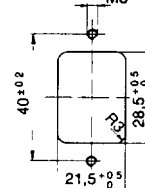

FN 323B

FN 323B-1/01	1	12	2 x 2 µA	2.8	IEC 320 C14	soldering lug	45	X X X X X O X
FN 323B-1/05	1	12	2 x 2 µA	2.8	IEC 320 C14	fast-on 6.3 x 0.8	45	X X X X X O X
♥ FN 323B-3/01	3	3.6	2 x 2 µA	0.75	IEC 320 C14	soldering lug	45	X X X X X O X
FN 323B-3/05	3	3.6	2 x 2 µA	0.75	IEC 320 C14	fast-on 6.3 x 0.8	45	X X X X X O X
FN 323B-6/01	6	7.3	2 x 2 µA	0.3	IEC 320 C14	soldering lug	45	X X X X X O X
FN 323B-6/05	6	7.3	2 x 2 µA	0.3	IEC 320 C14	fast-on 6.3 x 0.8	45	X X X X X O X
FN 323B-10/01	10	12	2 x 2 µA	0.16	IEC 320 C14	soldering lug	45	X X X X X O X
FN 323B-10/05	10	12	2 x 2 µA	0.16	IEC 320 C14	fast-on 6.3 x 0.8	45	X X X X X O X

Insertion loss

Dimensions

Cut out

Alternative connections

* with soldering lug 46

Option with discharge resistor (R)