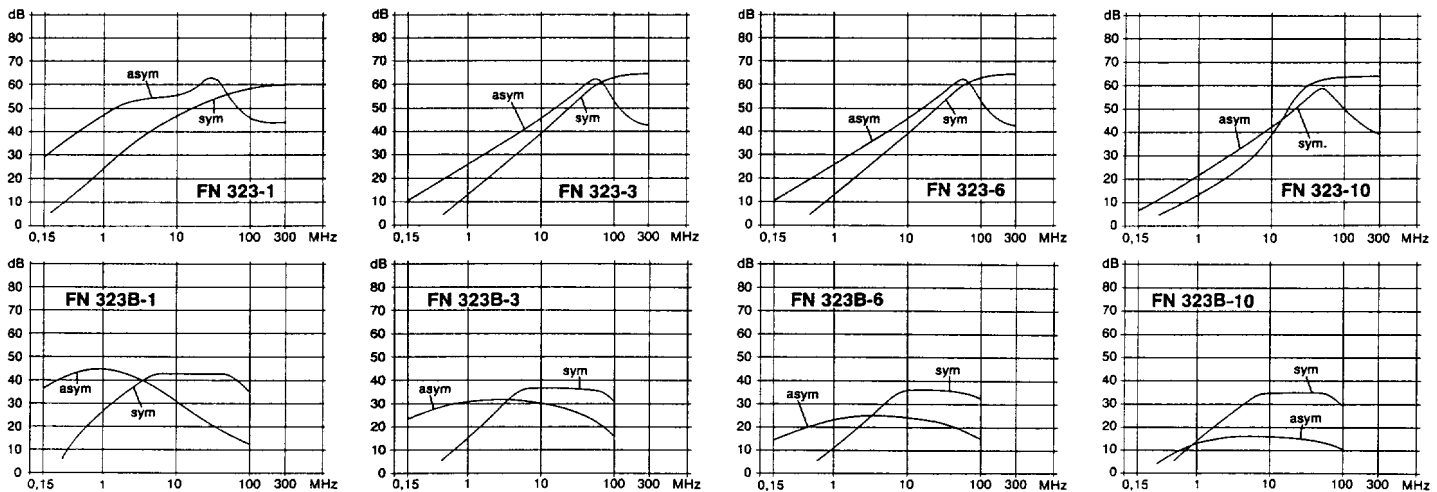

Insertion loss

Dimensions