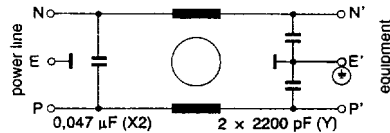

IEC plug
Compact size
General equipment protection
Up to 10 A maximum
B-version: for medical equipment

Applications: where small filter size is required

FN 323	Rated current A		Leakage current 220V/50Hz	Inductance mH	Connections		Weight g	
	40°C	25°C			Input	Output		
♥ FN 323-1/01	1	12	2 x 0.21 mA	2.8	IEC 320 C14	soldering lug	40	X X X X X X X
♥ FN 323-1/05	1	12	2 x 0.21 mA	2.8	IEC 320 C14	fast-on 6.3 x 0.8	40	X X X X X X X
♥ FN 323-3/01	3	3.6	2 x 0.21 mA	0.75	IEC 320 C14	soldering lug	40	X X X X X X X
♥ FN 323-3/05	3	3.6	2 x 0.21 mA	0.75	IEC 320 C14	fast-on 6.3 x 0.8	40	X X X X X X X
♥ FN 323-6/01	6	7.3	2 x 0.21 mA	0.3	IEC 320 C14	soldering lug	40	X X X X X X X
♥ FN 323-6/05	6	7.3	2 x 0.21 mA	0.3	IEC 320 C14	fast-on 6.3 x 0.8	40	X X X X X X X
♥ FN 323-10/01	10	12	2 x 0.21 mA	0.16	IEC 320 C14	soldering lug	40	X X X X X O X
♥ FN 323-10/05	10	12	2 x 0.21 mA	0.16	IEC 320 C14	fast-on 6.3 x 0.8	40	X O X X X O X

FN 323B

FN 323B-1/01	1	12	2 x 2 µA	2.8	IEC 320 C14	soldering lug	45	X X X X X O X
FN 323B-1/05	1	12	2 x 2 µA	2.8	IEC 320 C14	fast-on 6.3 x 0.8	45	X X X X X O X
♥ FN 323B-3/01	3	3.6	2 x 2 µA	0.75	IEC 320 C14	soldering lug	45	X X X X X O X
FN 323B-3/05	3	3.6	2 x 2 µA	0.75	IEC 320 C14	fast-on 6.3 x 0.8	45	X X X X X O X
FN 323B-6/01	6	7.3	2 x 2 µA	0.3	IEC 320 C14	soldering lug	45	X X X X X O X
FN 323B-6/05	6	7.3	2 x 2 µA	0.3	IEC 320 C14	fast-on 6.3 x 0.8	45	X X X X X O X
FN 323B-10/01	10	12	2 x 2 µA	0.16	IEC 320 C14	soldering lug	45	X X X X X O X
FN 323B-10/05	10	12	2 x 2 µA	0.16	IEC 320 C14	fast-on 6.3 x 0.8	45	X X X X X O X

X = approved O = not approved
 * with 6 A approved

Operating voltage 250 V max.
 Operating frequency DC to 400 Hz max.
 Temperature range - 25°C to + 85°C
 Test voltage P/N → E 2 kV/50 Hz

For further information, see general part.