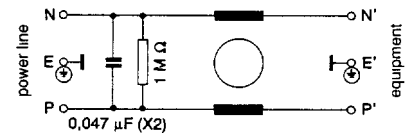

IEC plug
Compact size
General equipment protection
Up to 10 A maximum
B-version: for medical equipment

Applications: where small filter size is required

FN 323	Rated current A		Leakage current 220V/50Hz	Inductance mH	Connections		Weight g	
	40°C	25°C			Input	Output		
♥ FN 323-1/01	1	12	2 x 0.21 mA	2.8	IEC 320 C14	soldering lug	40	X X X X X X X
♥ FN 323-1/05	1	12	2 x 0.21 mA	2.8	IEC 320 C14	fast-on 6.3 x 0.8	40	X X X X X X X
♥ FN 323-3/01	3	3.6	2 x 0.21 mA	0.75	IEC 320 C14	soldering lug	40	X X X X X X X
♥ FN 323-3/05	3	3.6	2 x 0.21 mA	0.75	IEC 320 C14	fast-on 6.3 x 0.8	40	X X X X X X X
♥ FN 323-6/01	6	7.3	2 x 0.21 mA	0.3	IEC 320 C14	soldering lug	40	X X X X X X X
♥ FN 323-6/05	6	7.3	2 x 0.21 mA	0.3	IEC 320 C14	fast-on 6.3 x 0.8	40	X X X X X X X
♥ FN 323-10/01	10	12	2 x 0.21 mA	0.16	IEC 320 C14	soldering lug	40	X X X X X O X
♥ FN 323-10/05	10	12	2 x 0.21 mA	0.16	IEC 320 C14	fast-on 6.3 x 0.8	40	X O X X X O X

FN 323B

FN 323B-1/01	1	12	2 x 2 µA	2.8	IEC 320 C14	soldering lug	45	X X X X X O X
FN 323B-1/05	1	12	2 x 2 µA	2.8	IEC 320 C14	fast-on 6.3 x 0.8	45	X X X X X O X
♥ FN 323B-3/01	3	3.6	2 x 2 µA	0.75	IEC 320 C14	soldering lug	45	X X X X X O X
FN 323B-3/05	3	3.6	2 x 2 µA	0.75	IEC 320 C14	fast-on 6.3 x 0.8	45	X X X X X O X
FN 323B-6/01	6	7.3	2 x 2 µA	0.3	IEC 320 C14	soldering lug	45	X X X X X O X
FN 323B-6/05	6	7.3	2 x 2 µA	0.3	IEC 320 C14	fast-on 6.3 x 0.8	45	X X X X X O X
FN 323B-10/01	10	12	2 x 2 µA	0.16	IEC 320 C14	soldering lug	45	X X X X X O X
FN 323B-10/05	10	12	2 x 2 µA	0.16	IEC 320 C14	fast-on 6.3 x 0.8	45	X X X X X O X

X = approved O = not approved
 * with 6 A approved

Operating voltage 250 V max.
 Operating frequency DC to 400 Hz max.
 Temperature range - 25°C to + 85°C
 Test voltage P/N → E 2 kV/50 Hz

For further information, see general part.