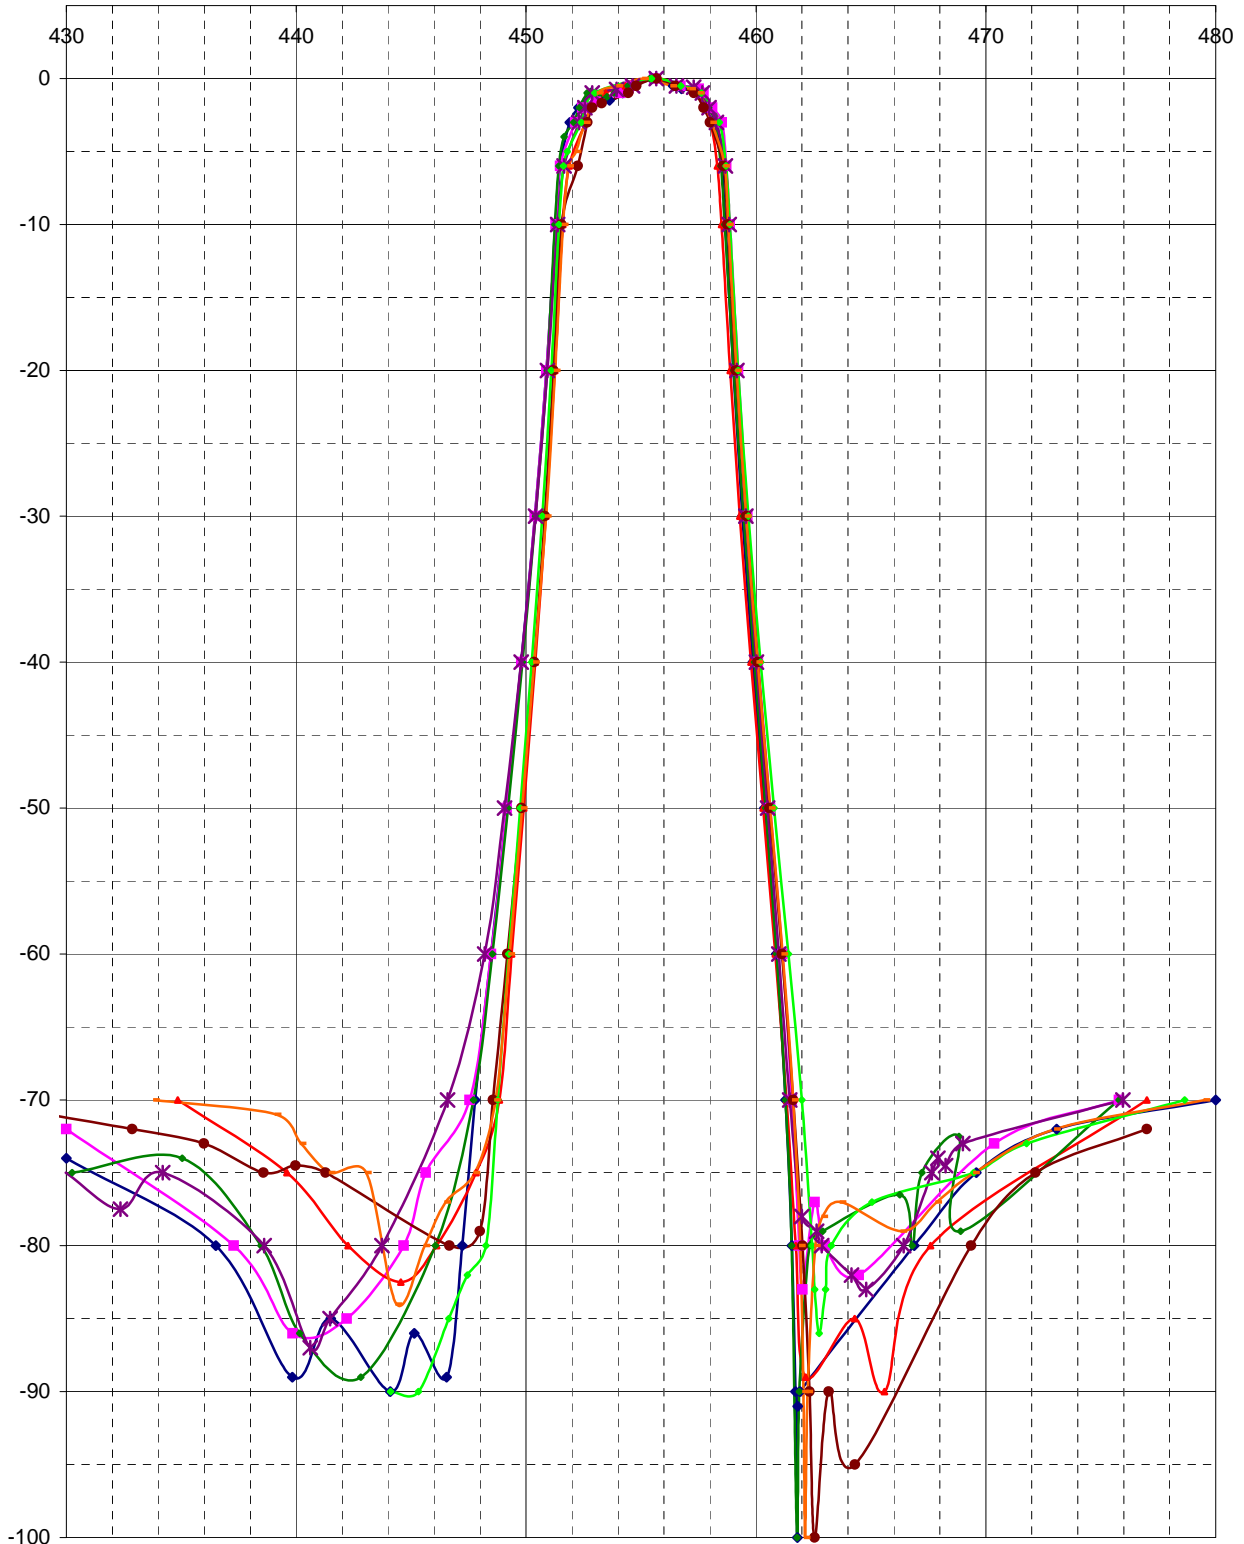

filtertype: allen CFW455IT, Murata blokje met enkel "55IT" erop

BLAUW = -6 dB = 7,035 kHz	-60 dB = 12,411 kHz	shape 60/6 = 1,764	demping = 1,7 dB
VIOLET = -6 dB = 7,231 kHz	-60 dB = 12,668 kHz	shape 60/6 = 1,752	demping = 1,75 dB
ROOD = -6 dB = 6,439 kHz	-60 dB = 11,461 kHz	shape 60/6 = 1,780	demping = 2,4 dB
GROEN = -6 dB = 7,038 kHz	-60 dB = 12,364 kHz	shape 60/6 = 1,757	demping = 1,9 dB
PAARS = -6 dB = 7,019 kHz	-60 dB = 12,806 kHz	shape 60/6 = 1,824	demping = 2 dB
BRUIN = -6 dB = 6,339 kHz	-60 dB = 11,938 kHz	shape 60/6 = 1,883	demping = 2,1 dB
L-GROEN = -6 dB = 7,074 kHz	-60 dB = 12,175 kHz	shape 60/6 = 1,721	demping = 2,2 dB
ORANJE = -6 dB = 6,794 kHz	-60 dB = 11,869 kHz	shape 60/6 = 1,747	demping = 1,8 dB