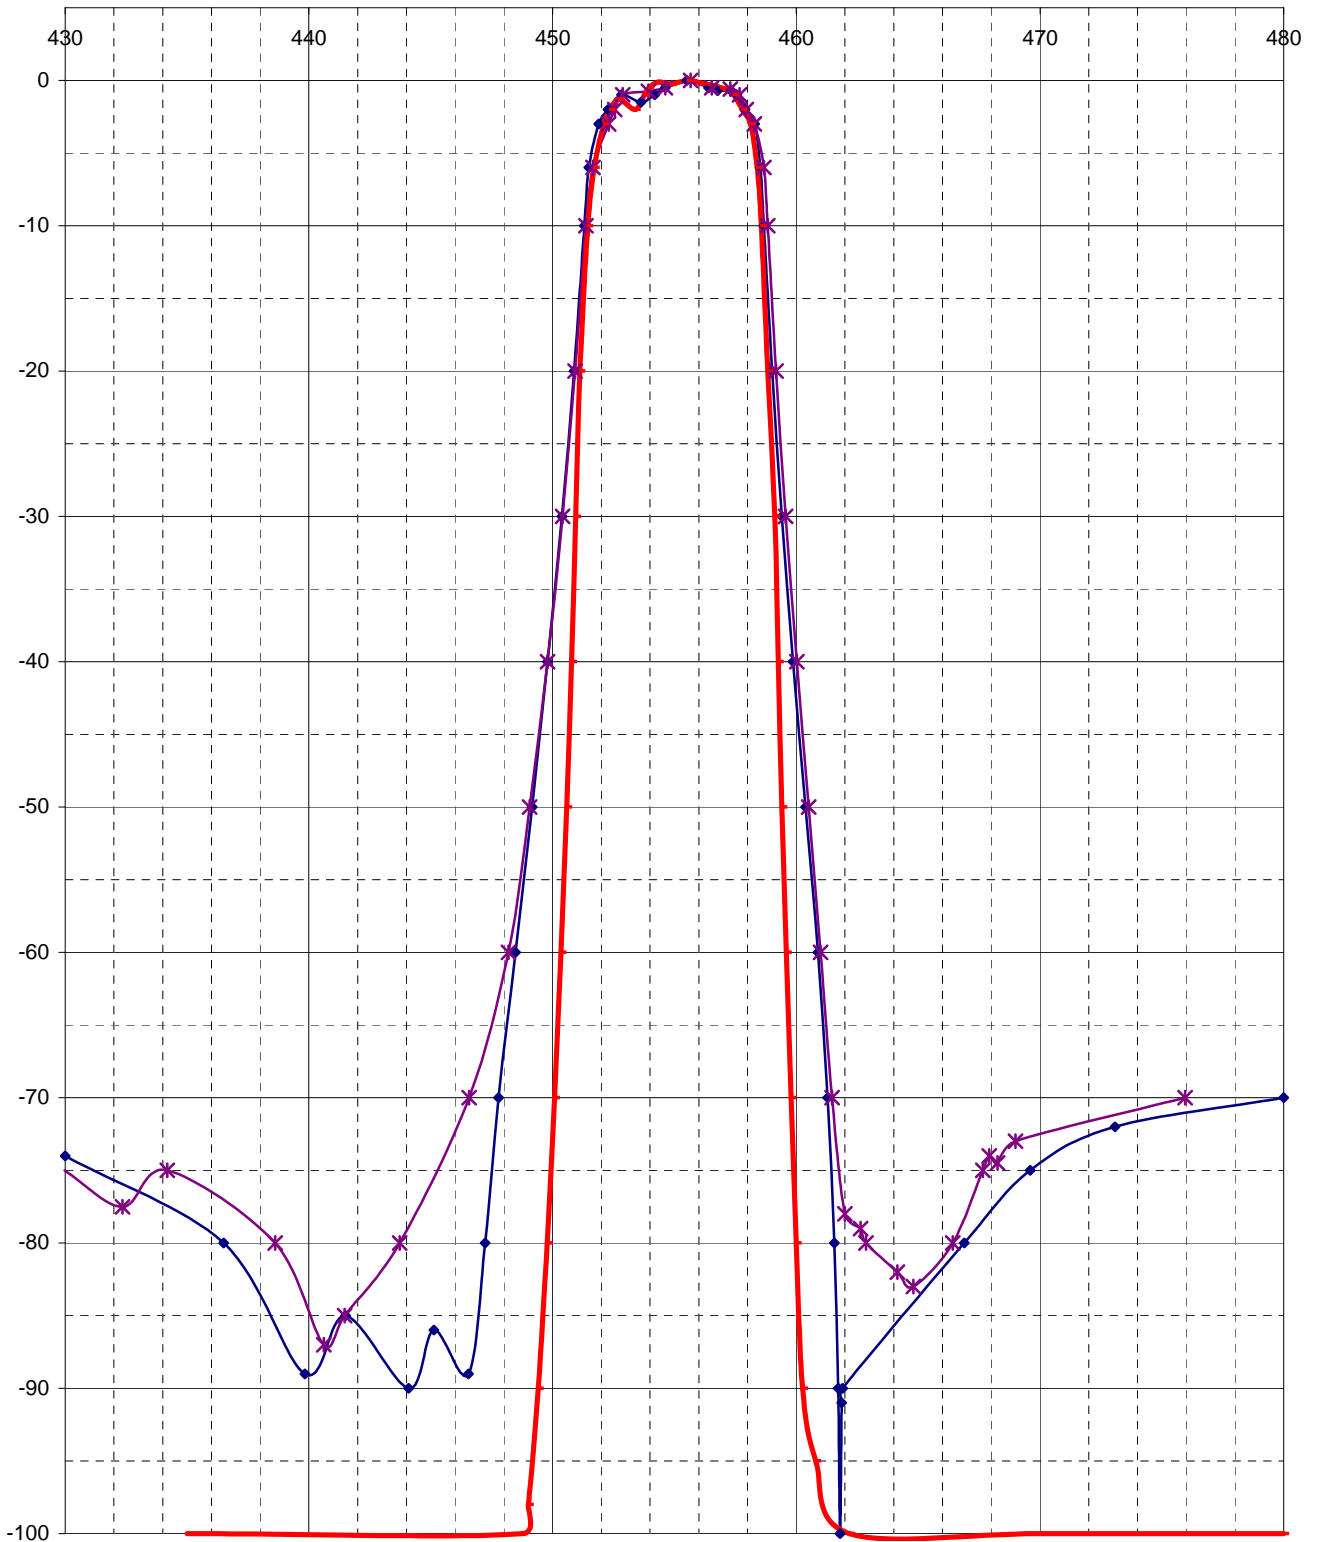

filtertype: allen CFW455IT, Murata blokje met enkel "55IT" erop

1 - BLAUW = -6 dB = 7,035 kHz | -60 dB = 12,411 kHz | shape 60/6 = 1,764 | demping = 1,7 dB

5 - PAARS = -6 dB = 7,019 kHz | -60 dB = 12,806 kHz | shape 60/6 = 1,824 | demping = 2 dB

DUO 1 + 5 = -6 dB = 6,678 kHz | -60 dB = 9,244 kHz | shape 60/6 = 1,384 | demping = 3,7 dB