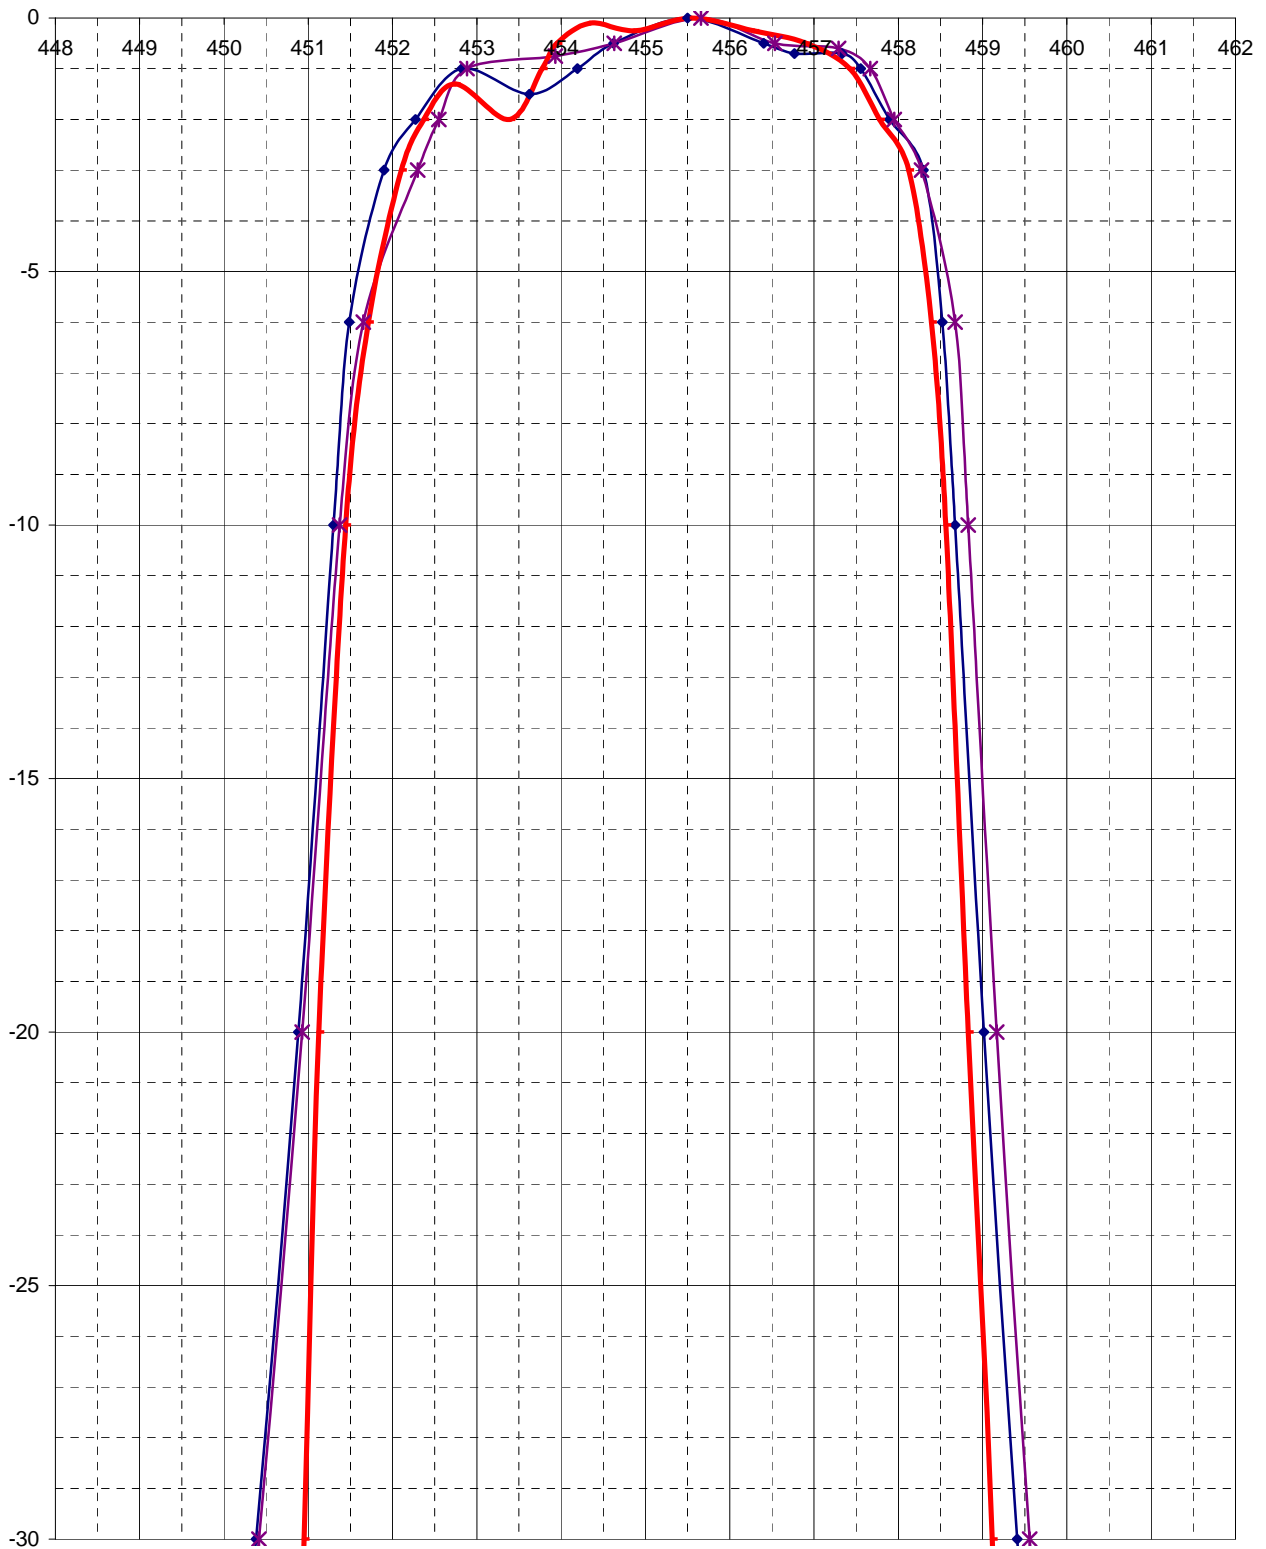

filtertype: allen CFW455IT, Murata blokje met enkel "55IT" erop

1 - BLAUW = -6 dB = 7,035 kHz | -60 dB = 12,411 kHz | shape 60/6 = 1,764 | demping = 1,7 dB

5 - PAARS = -6 dB = 7,019 kHz | -60 dB = 12,806 kHz | shape 60/6 = 1,824 | demping = 2 dB

DUO 1 + 5 = -6 dB = 6,678 kHz | -60 dB = 9,244 kHz | shape 60/6 = 1,384 | demping = 3,7 dB