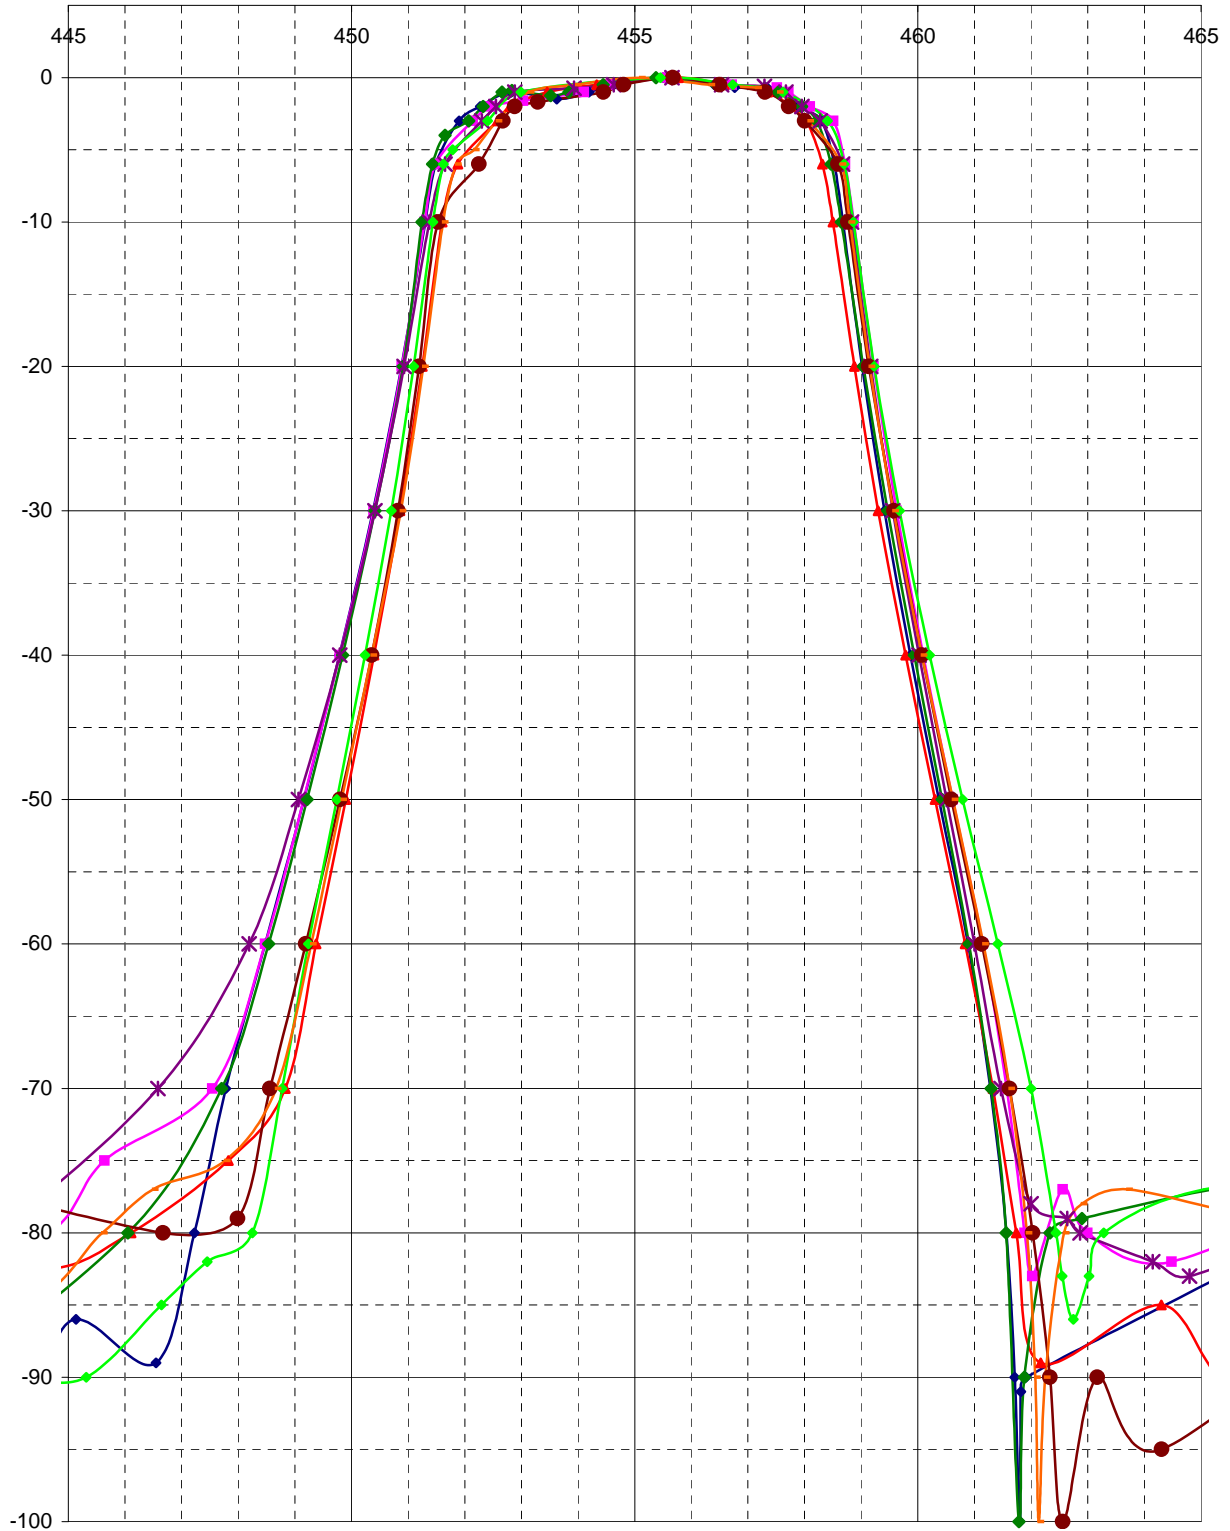

filtertype: allen CFW455IT, Murata blokje met enkel "55IT" erop

BLAUW = -6 dB = 7,035 kHz	-60 dB = 12,411 kHz	shape 60/6 = 1,764	demping = 1,7 dB
VIOLET = -6 dB = 7,231 kHz	-60 dB = 12,668 kHz	shape 60/6 = 1,752	demping = 1,75 dB
ROOD = -6 dB = 6,439 kHz	-60 dB = 11,461 kHz	shape 60/6 = 1,780	demping = 2,4 dB
GROEN = -6 dB = 7,038 kHz	-60 dB = 12,364 kHz	shape 60/6 = 1,757	demping = 1,9 dB
PAARS = -6 dB = 7,019 kHz	-60 dB = 12,806 kHz	shape 60/6 = 1,824	demping = 2 dB
BRUIN = -6 dB = 6,339 kHz	-60 dB = 11,938 kHz	shape 60/6 = 1,883	demping = 2,1 dB
L-GROEN = -6 dB = 7,074 kHz	-60 dB = 12,175 kHz	shape 60/6 = 1,721	demping = 2,2 dB
ORANJE = -6 dB = 6,794 kHz	-60 dB = 11,869 kHz	shape 60/6 = 1,747	demping = 1,8 dB