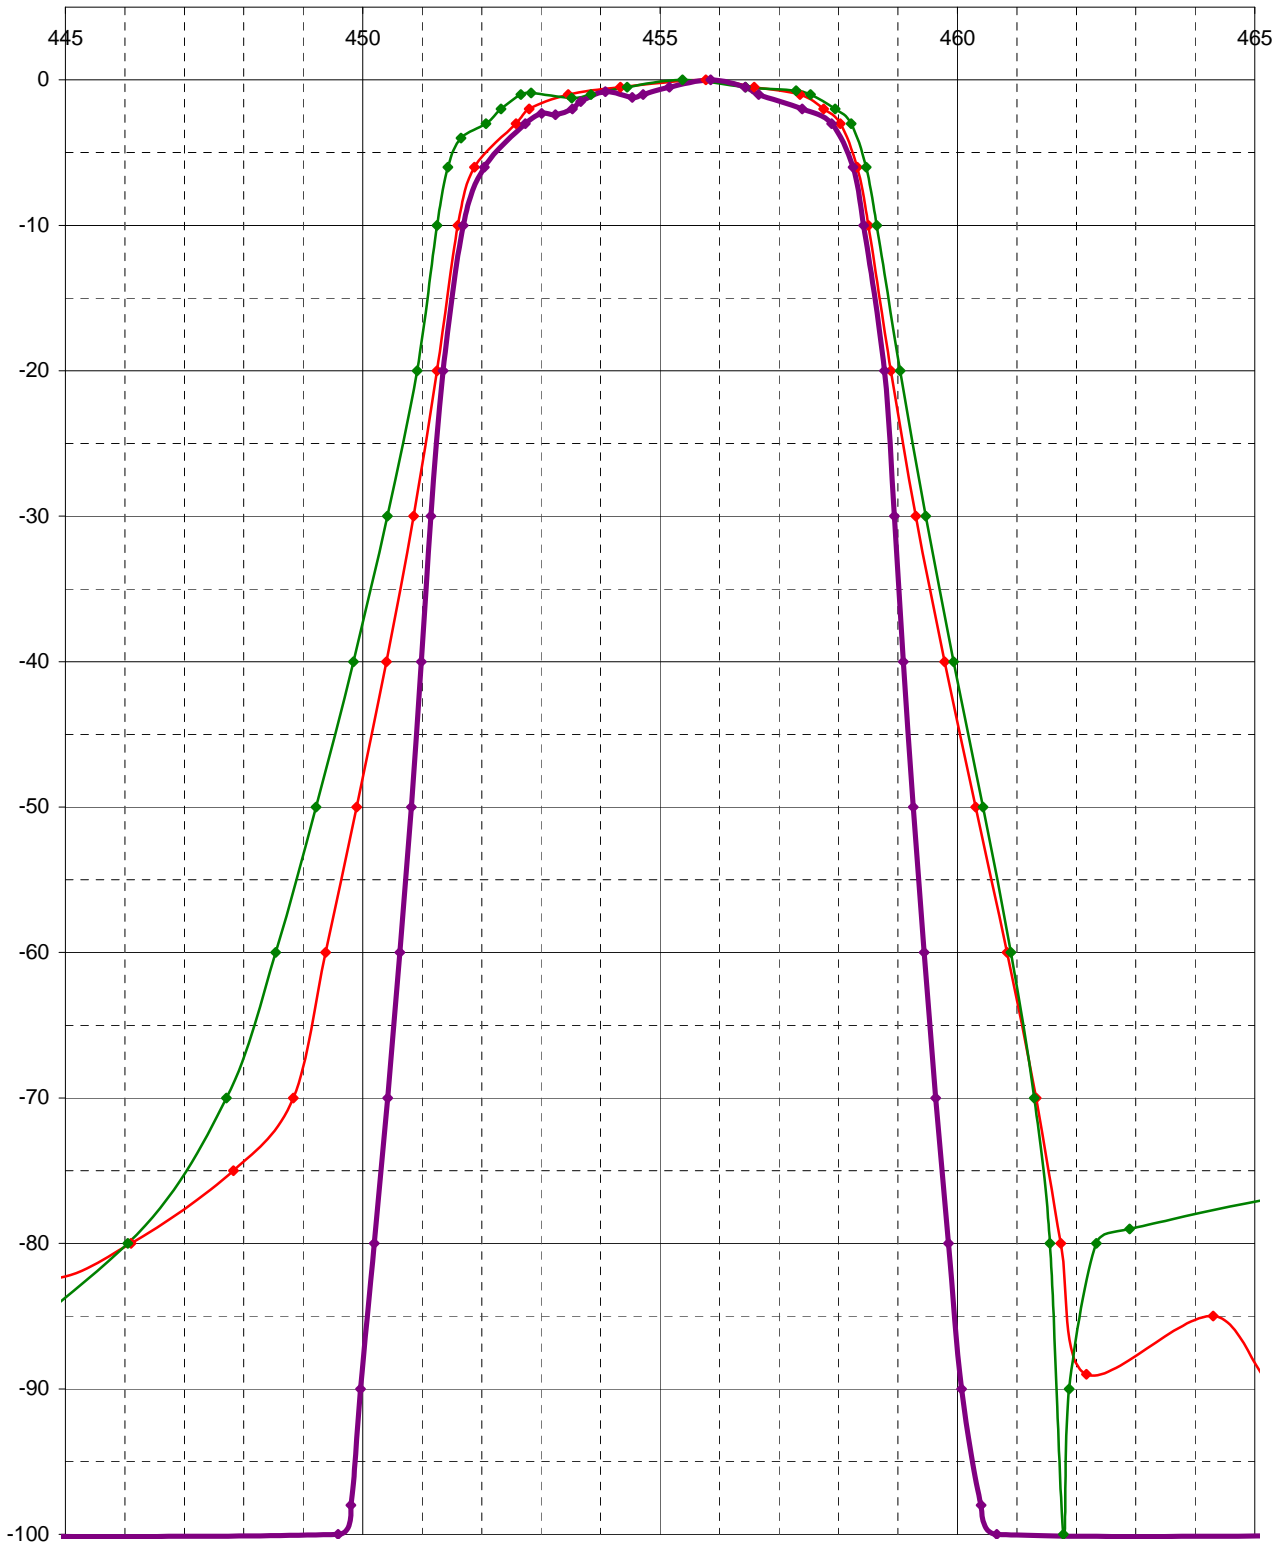

filtertype: allen CFW455IT, Murata blokje met enkel "55IT" erop

3 - ROOD = -6 dB = 6,439 kHz | -60 dB = 11,461 kHz | shape 60/6 = 1,780 | damping = 2,4 dB

4 - GROEN = -6 dB = 7,038 kHz | -60 dB = 12,364 kHz | shape 60/6 = 1,757 | damping = 1,9 dB

DUO 3 + 4 = -6 dB = 6,200 kHz | -60 dB = 8,811 kHz | shape 60/6 = 1,421 | damping = 4,2 dB