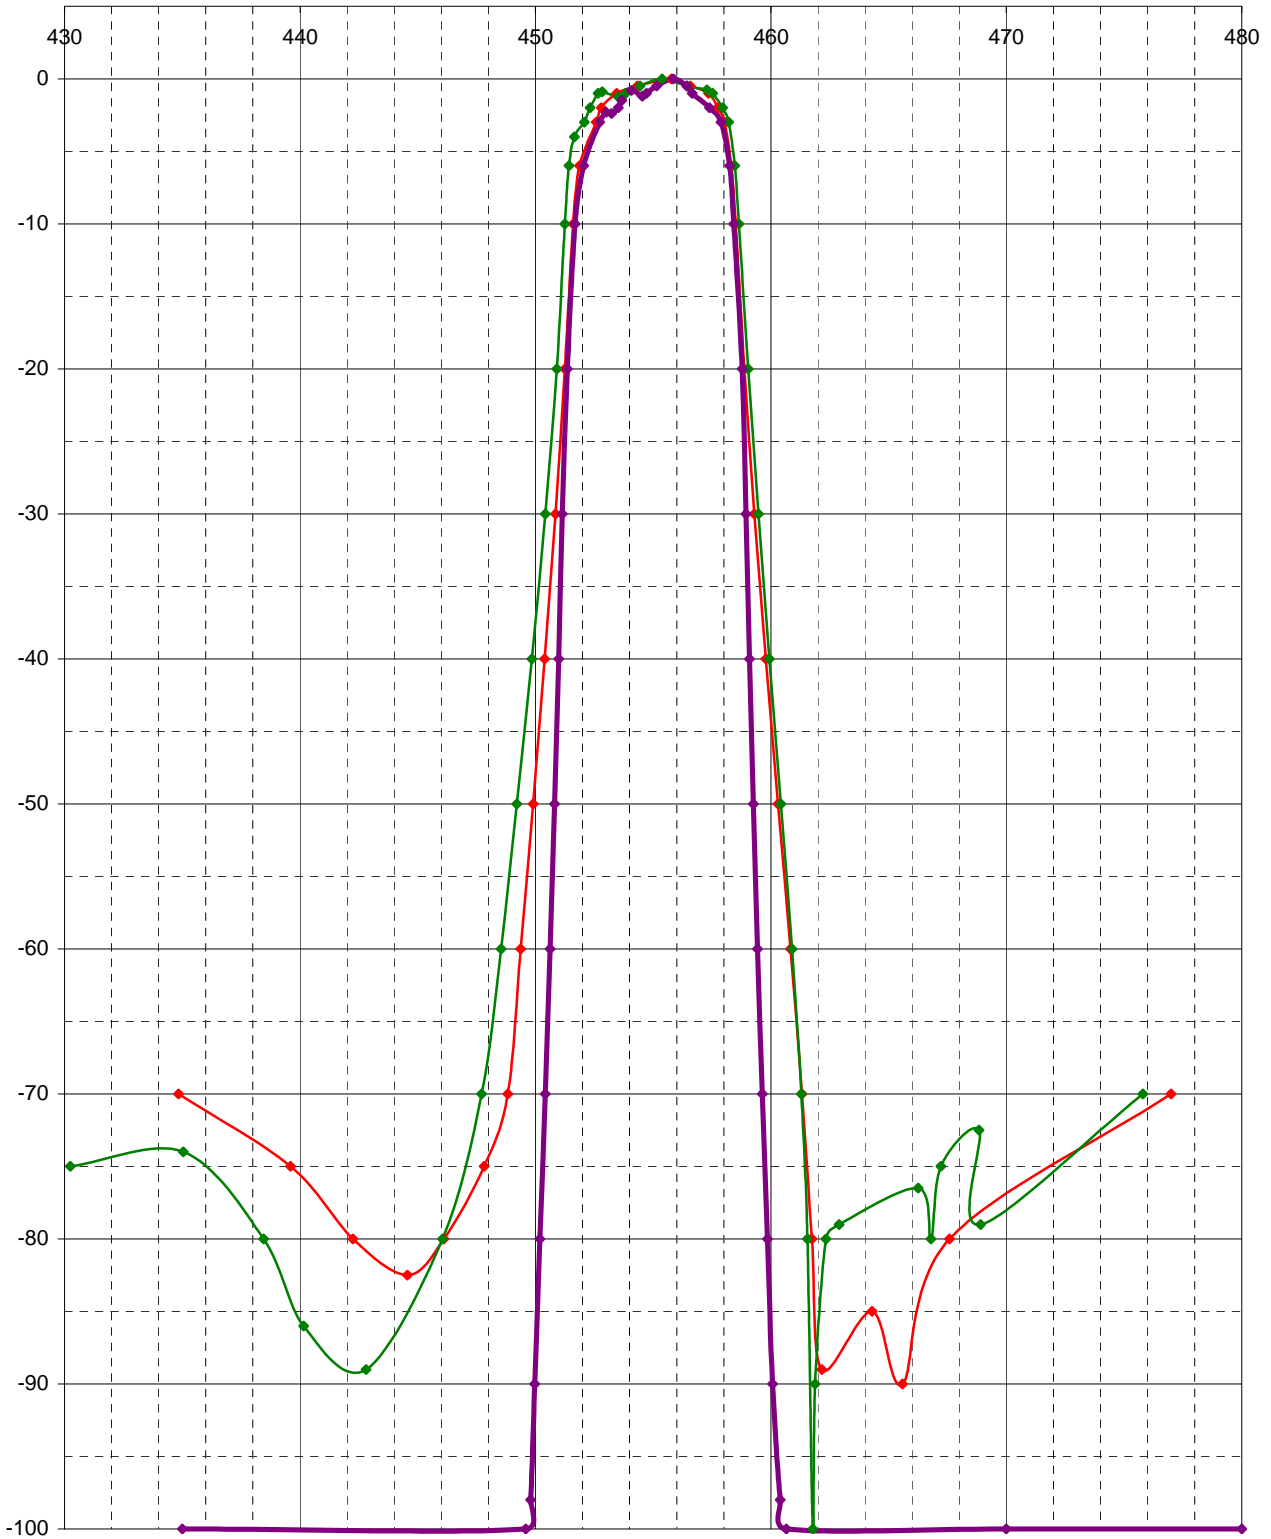

5 - PAARS = -6 dB = 7,019 kHz | -60 dB = 12,806 kHz | shape 60/6 = 1,824 | demping = 2 dB

DUO 1 + 5 = -6 dB = 6,678 kHz | -60 dB = 9,244 kHz | shape 60/6 = 1,384 | demping = 3,7 dB

filtertype: allen CFW455IT, Murata blokje met enkel "55IT" erop

3 - ROOD = -6 dB = 6,439 kHz | -60 dB = 11,461 kHz | shape 60/6 = 1,780 | demping = 2,4 dB

4 - GROEN = -6 dB = 7,038 kHz | -60 dB = 12,364 kHz | shape 60/6 = 1,757 | demping = 1,9 dB

DUO 3 + 4 = -6 dB = 6,200 kHz | -60 dB = 8,811 kHz | shape 60/6 = 1,421 | demping = 4,2 dB