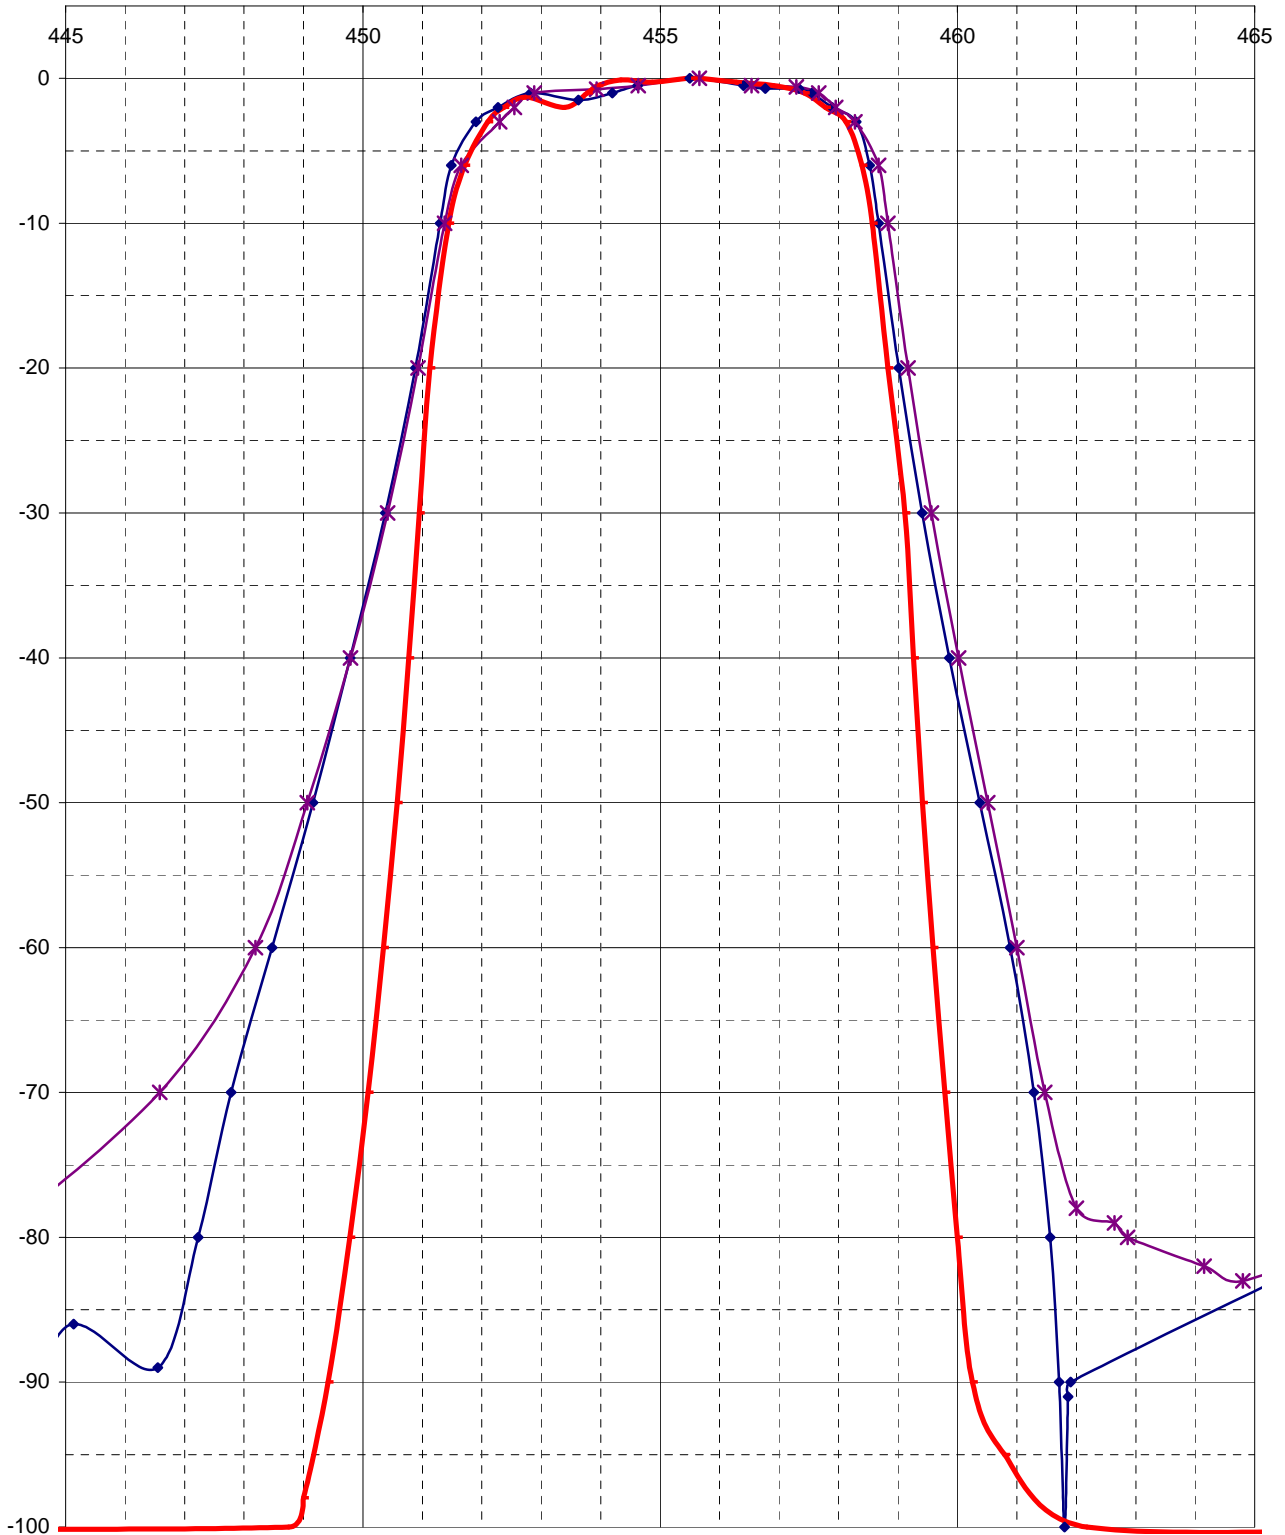

filtertype: allen CFW455IT, Murata blokje met enkel "55IT" erop

1 - BLAUW = -6 dB = 7,035 kHz | -60 dB = 12,411 kHz | shape 60/6 = 1,764 | demping = 1,7 dB

5 - PAARS = -6 dB = 7,019 kHz | -60 dB = 12,806 kHz | shape 60/6 = 1,824 | demping = 2 dB

DUO 1 + 5 = -6 dB = 6,678 kHz | -60 dB = 9,244 kHz | shape 60/6 = 1,384 | demping = 3,7 dB