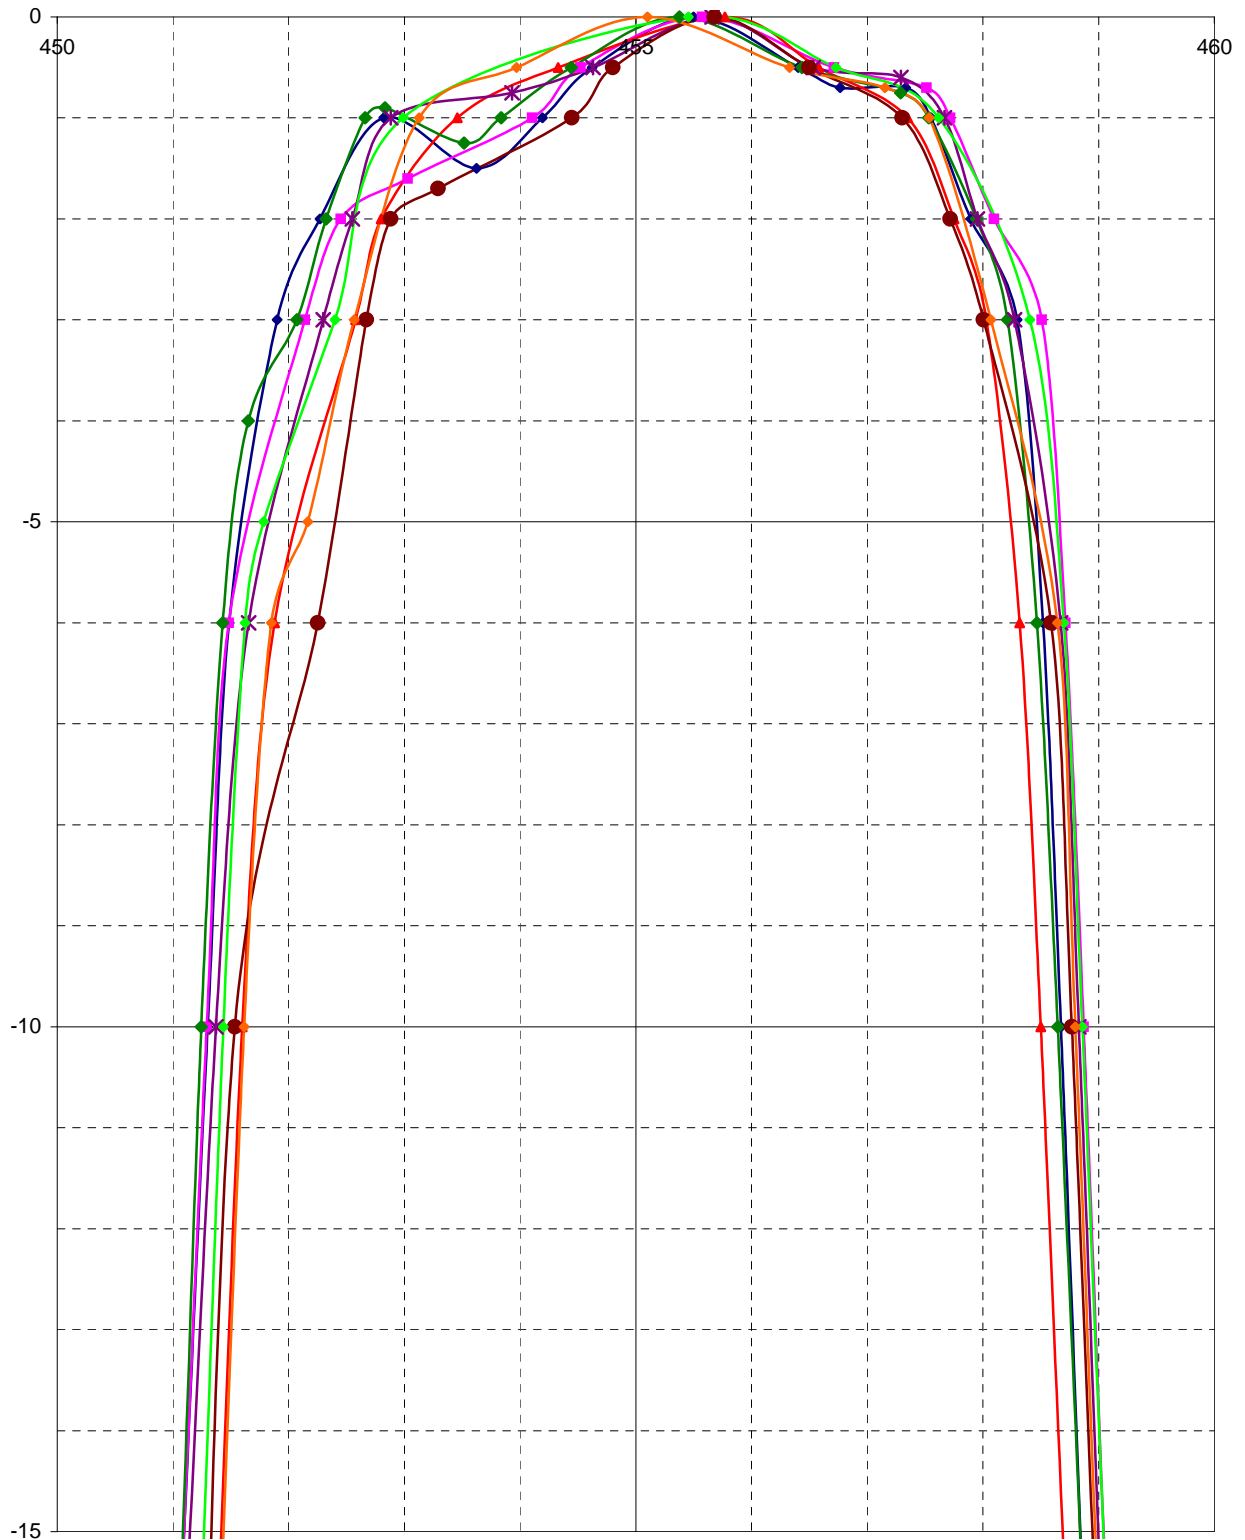

filtertype: allen CFW455IT, Murata blokje met enkel "55IT" erop

BLAUW = -6 dB = 7,035 kHz	-60 dB = 12,411 kHz	shape 60/6 = 1,764	demping = 1,7 dB
VIOLET = -6 dB = 7,231 kHz	-60 dB = 12,668 kHz	shape 60/6 = 1,752	demping = 1,75 dB
ROOD = -6 dB = 6,439 kHz	-60 dB = 11,461 kHz	shape 60/6 = 1,780	demping = 2,4 dB
GROEN = -6 dB = 7,038 kHz	-60 dB = 12,364 kHz	shape 60/6 = 1,757	demping = 1,9 dB
PAARS = -6 dB = 7,019 kHz	-60 dB = 12,806 kHz	shape 60/6 = 1,824	demping = 2 dB
BRUIN = -6 dB = 6,339 kHz	-60 dB = 11,938 kHz	shape 60/6 = 1,883	demping = 2,1 dB
L-GROEN = -6 dB = 7,074 kHz	-60 dB = 12,175 kHz	shape 60/6 = 1,721	demping = 2,2 dB
ORANJE = -6 dB = 6,794 kHz	-60 dB = 11,869 kHz	shape 60/6 = 1,747	demping = 1,8 dB