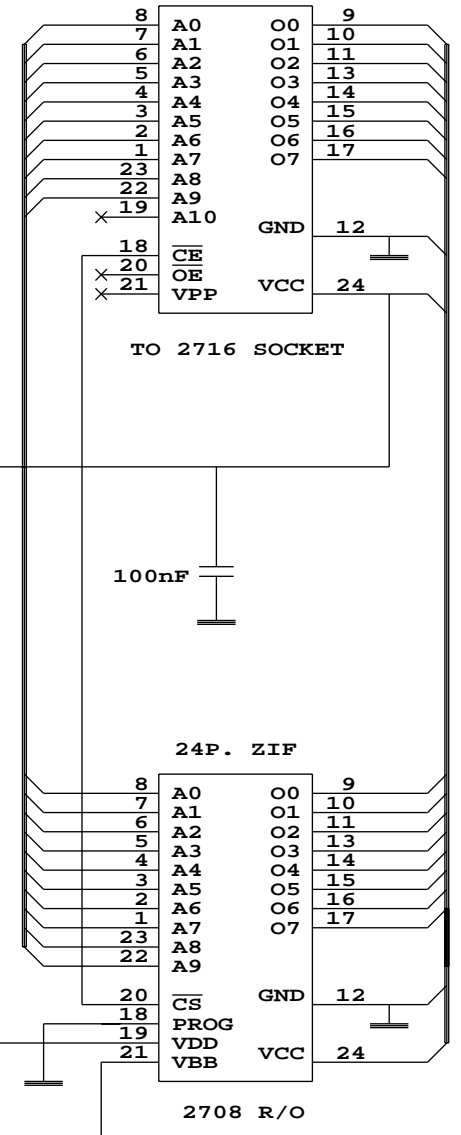

24 pins SOCKET ON ADAPTER BOARD  
 WITH 20 cm FLATCABLE WITH  
 2X 24 pins DIL PLUGS.  
 OTHER END FITS IN MASTER ZIF SOCKET

SAFE ON/OFF SLAVE SWITCH FOR VBB AND VDD			
Title			
2708 READ ONLY ADAPTER FOR SUNSHINE 904			
Size	Document Number	REV	
B	made by W. Geeraert PE1ABR	3	
Date:	July 6, 1999	Sheet	1 of 1