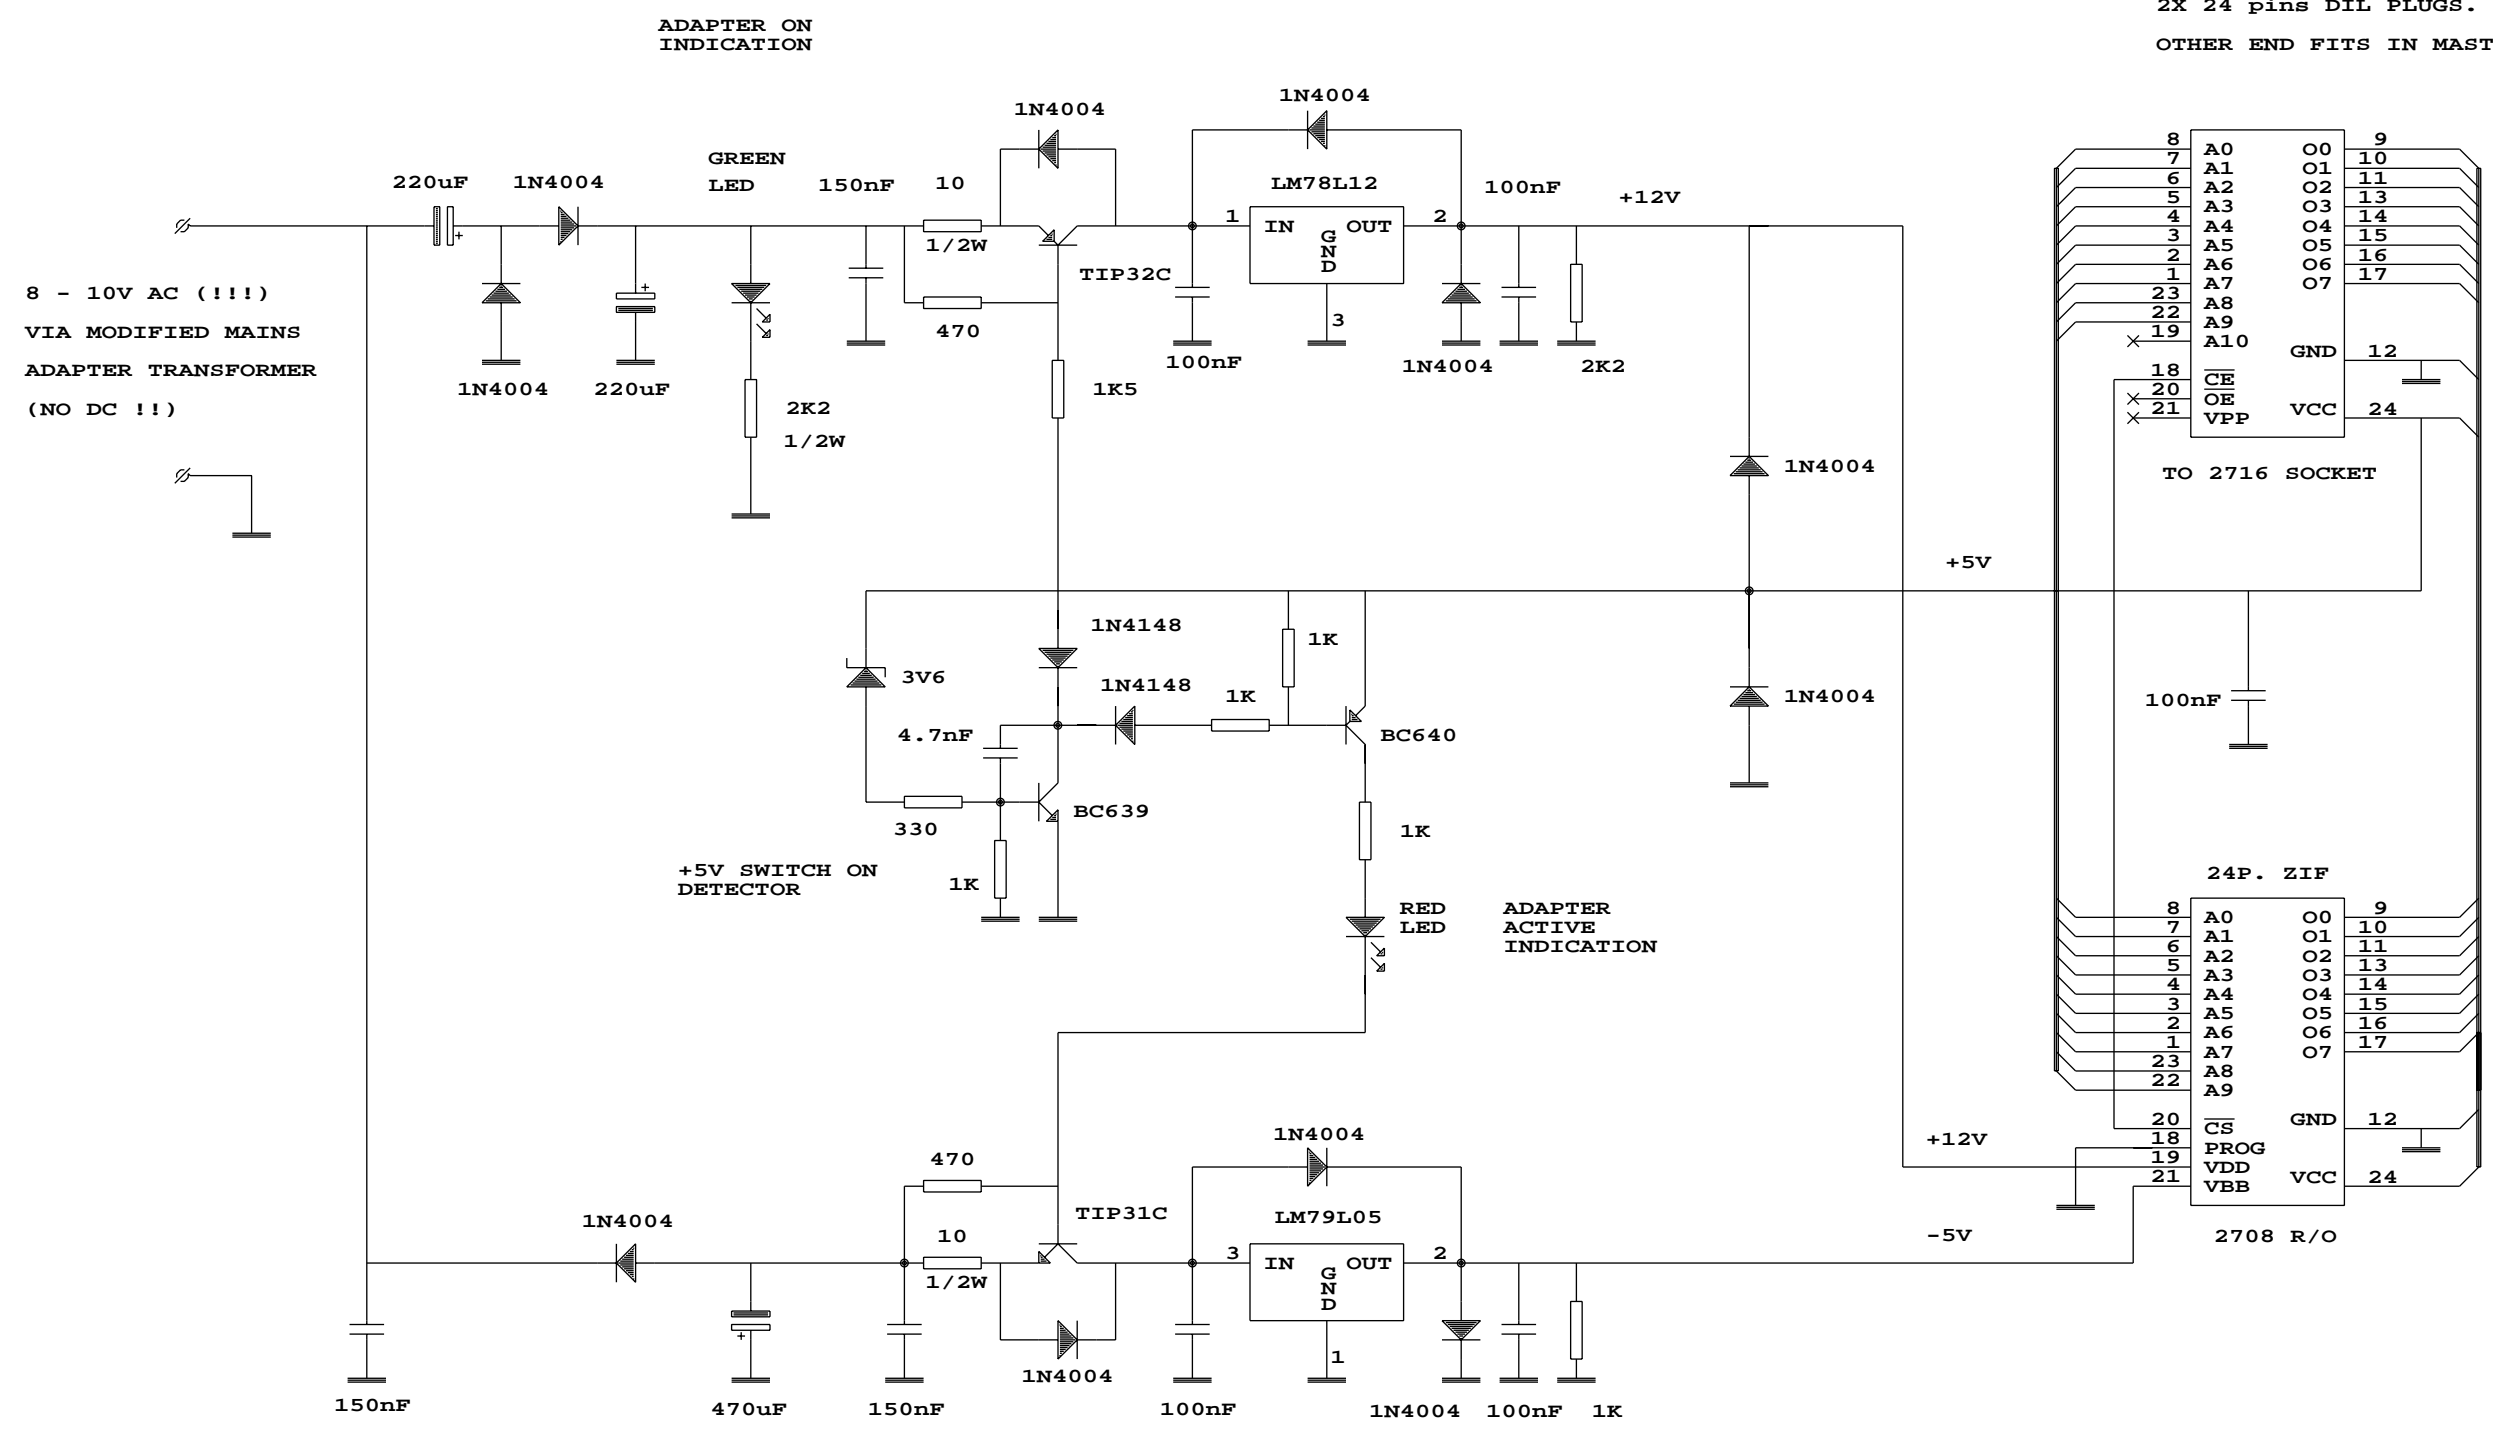

24 pins SOCKET ON ADAPTER BOARD  
 WITH 20 cm FLATCABLE WITH  
 2X 24 pins DIL PLUGS.  
 OTHER END FITS IN MASTER ZIF SOCKET

SAFE ON/OFF SLAVE SWITCH FOR VBB AND VDD			
Title			
2708 READ ONLY ADAPTER FOR SUNSHINE 904			
Size	Document Number	REV	
B	made by W. Geeraert PE1ABR	3	
Date:	July 6, 1999	Sheet	1 of 1