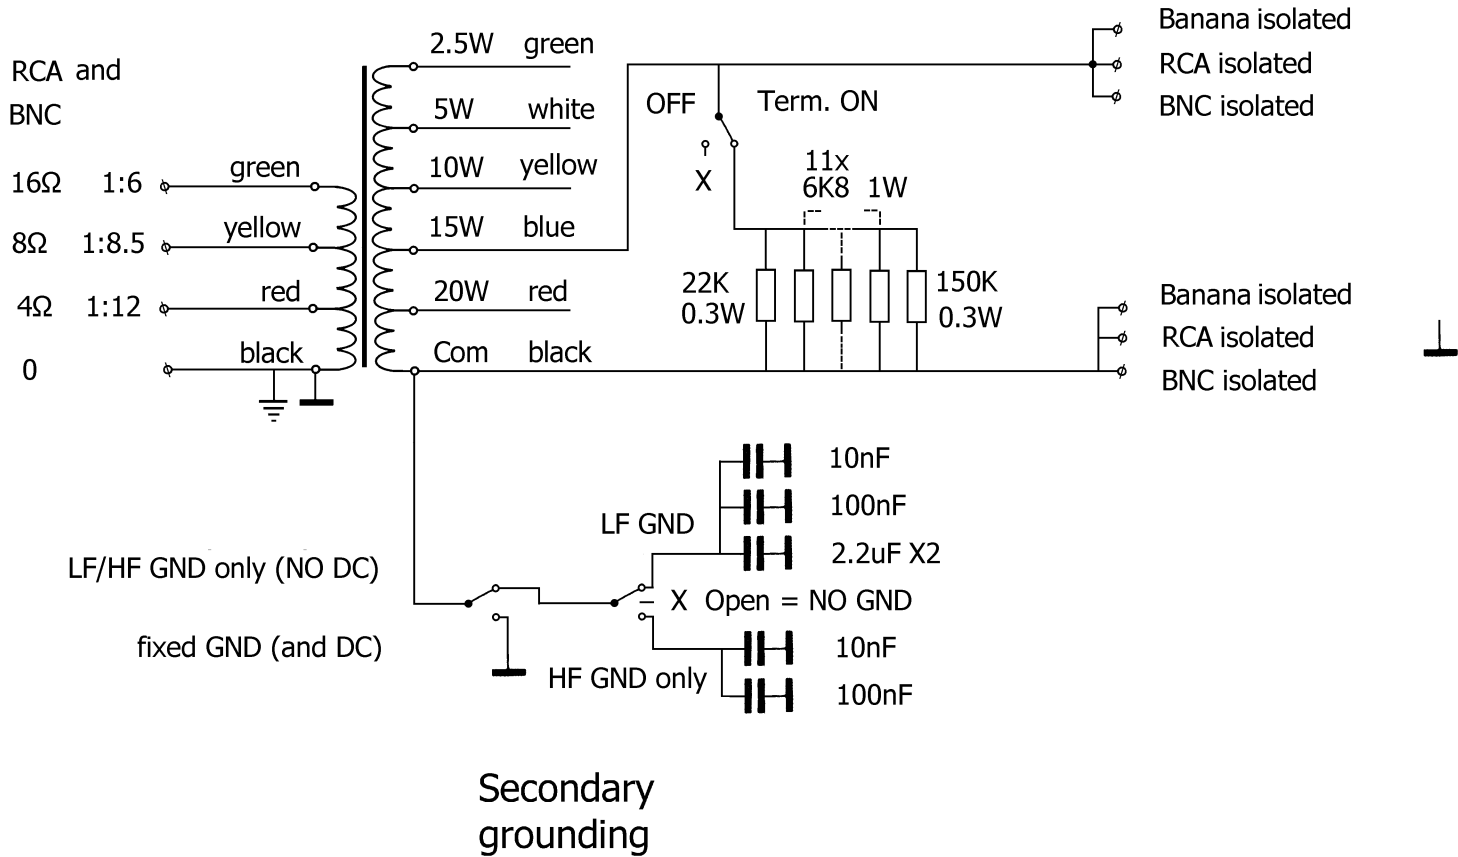

ELA-T20

Conrad 313210

600 Ohm Audiolevel Measuring Terminator
 15W 100V tab = 666 Ω